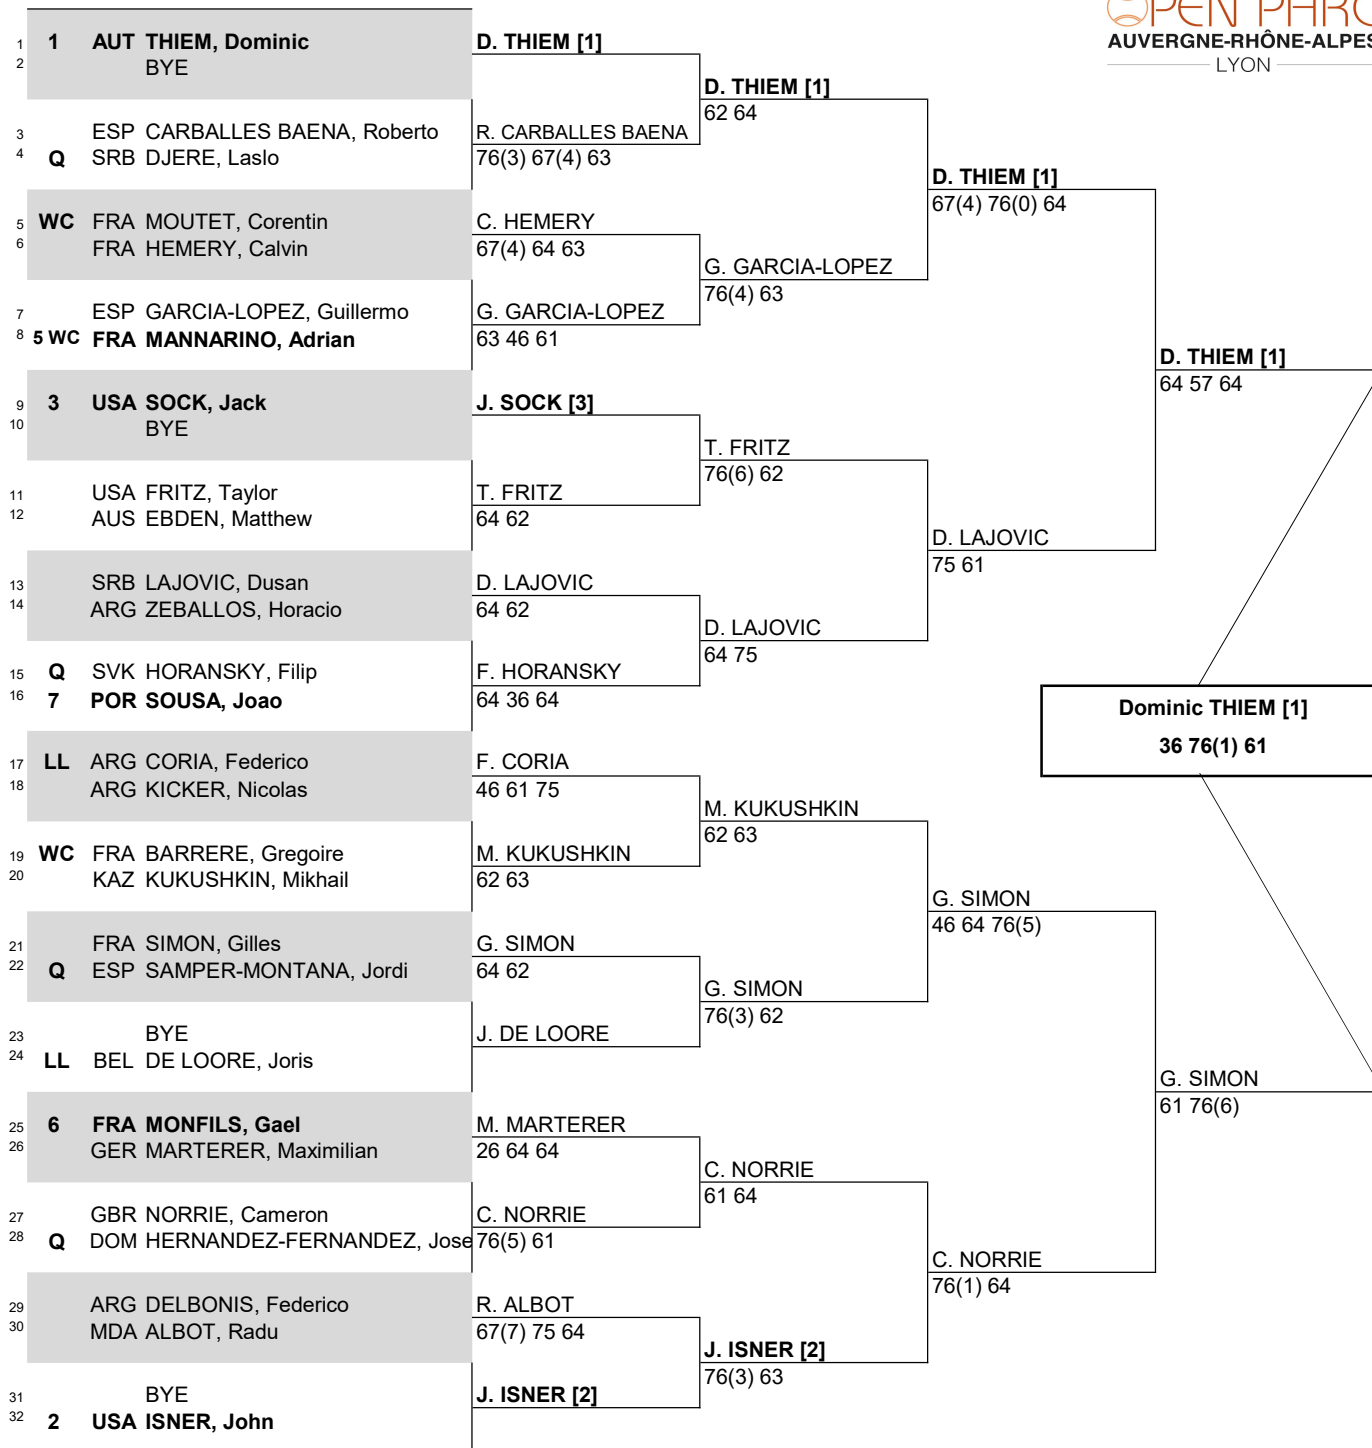

CITY, COUNTRY  
Lyon, France

TOURNAMENT DATES  
20-26 May, 2018

SURFACE  
Red Clay

TOTAL FINANCIAL COMMITMENT  
€ 561,345

STATUS NAT

**MAIN DRAW SINGLES**

ATP, Inc. © Copyright 2014

SEEDED PLAYERS		RANK	PRIZE MONEY		POINTS	ALTERNATES / LUCKY LOSERS	WITHDRAWALS	
1	THIEM, Dominic	8	WINNER	€ 89,435	250	J. De Loore (LL)	J. Millman (Hip)	
2	ISNER, John	9	FINALIST	€ 47,105	150	F. Coria (LL)	H. Chung (Right ankle)	
3	SOCK, Jack	14	SEMI-FINALIST	€ 25,515	90			
4	CHUNG, Hyeon	20	QUARTER-FINALIST	€ 14,535	45			
5	MANNARINO, Adrian	27	SECOND ROUND	€ 8,565	20			
6	MONFILS, Gael	39	FIRST ROUND	€ 5,075	0			
7	SOUSA, Joao	47	FOLLOW LIVE SCORING AT					
8	MILLMAN, John	58	www.ATPWorldTour.com					
LAST DIRECT ACCEPTANCE			Calvin Hemery, 135		ATP SUPERVISOR(S)	Thomas Karlberg		