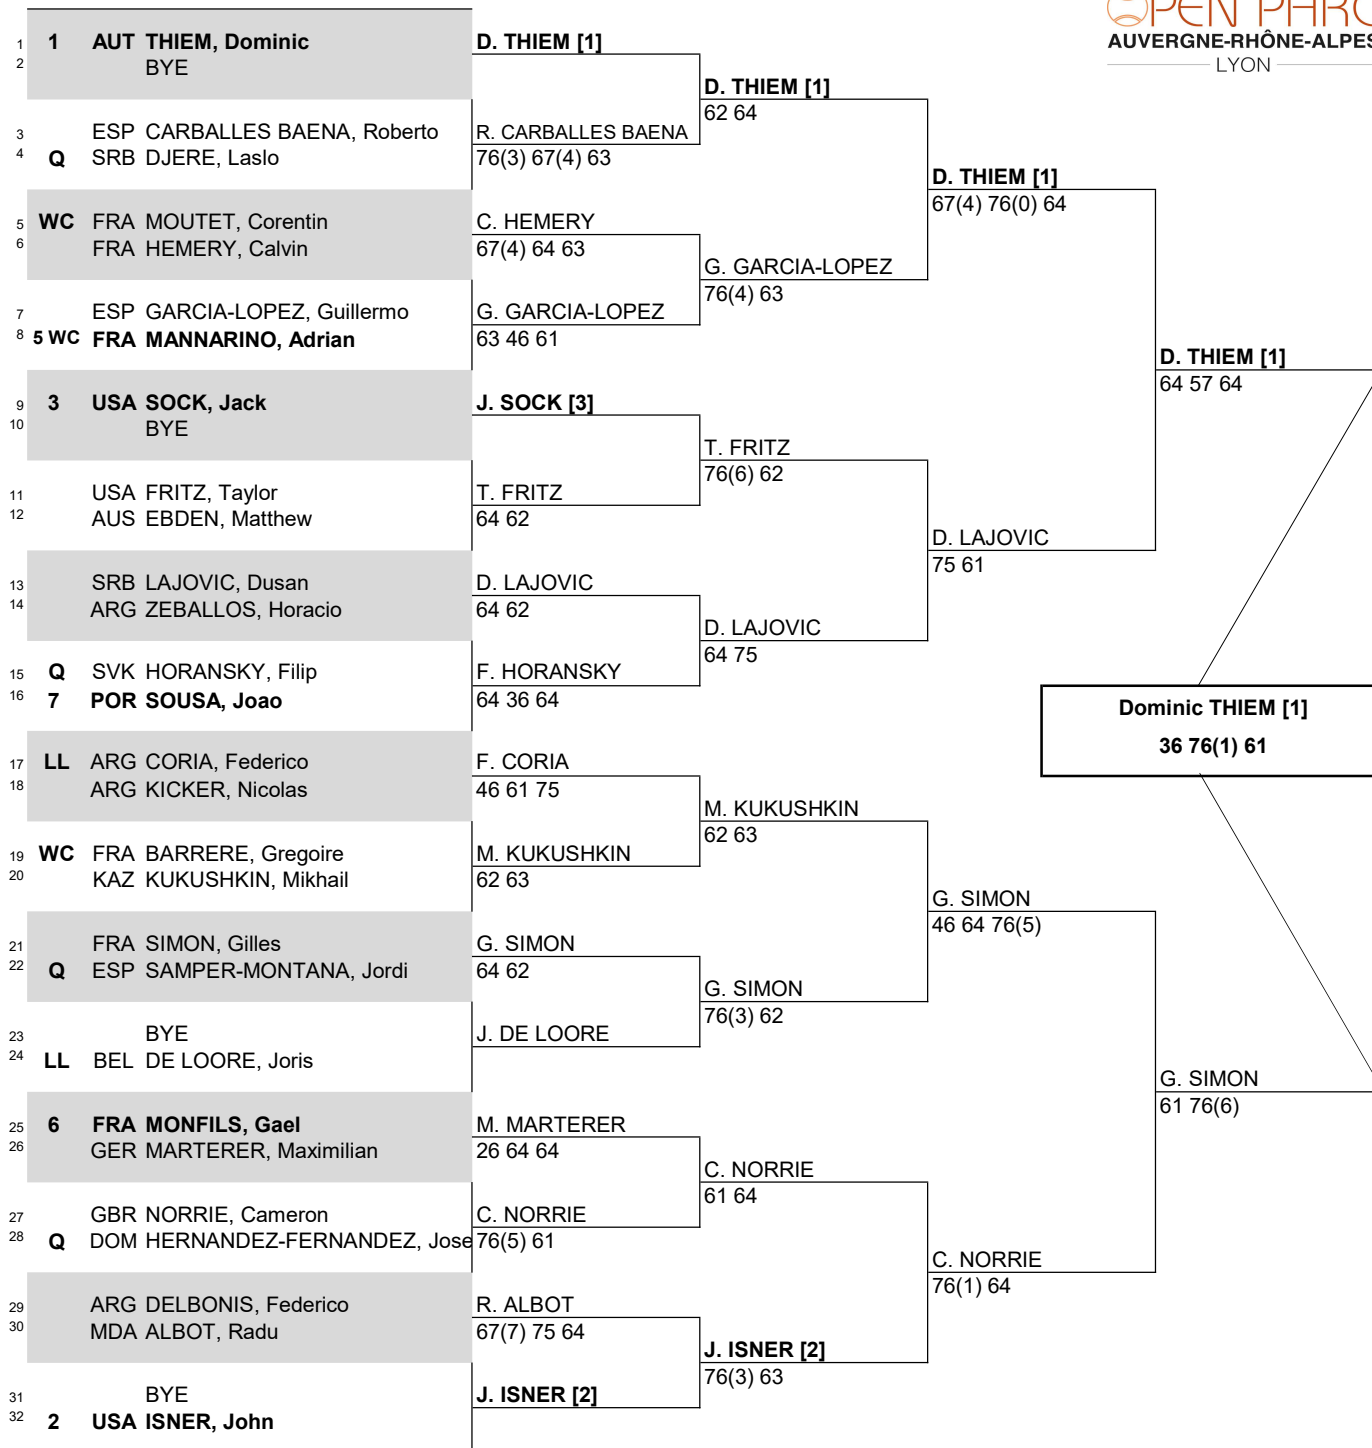

CITY, COUNTRY
Lyon, France

TOURNAMENT DATES
20-26 May, 2018

SURFACE
Red Clay

TOTAL FINANCIAL COMMITMENT
€ 561,345

STATUS NAT

MAIN DRAW SINGLES

ATP, Inc. © Copyright 2014

SEEDED PLAYERS		RANK	PRIZE MONEY		POINTS	ALTERNATES / LUCKY LOSERS	WITHDRAWALS	
1	THIEM, Dominic	8	WINNER	€ 89,435	250	J. De Loore (LL)	J. Millman (Hip)	
2	ISNER, John	9	FINALIST	€ 47,105	150	F. Coria (LL)	H. Chung (Right ankle)	
3	SOCK, Jack	14	SEMI-FINALIST	€ 25,515	90			
4	CHUNG, Hyeon	20	QUARTER-FINALIST	€ 14,535	45			
5	MANNARINO, Adrian	27	SECOND ROUND	€ 8,565	20			
6	MONFILS, Gael	39	FIRST ROUND	€ 5,075	0			
7	SOUSA, Joao	47	FOLLOW LIVE SCORING AT					
8	MILLMAN, John	58	www.ATPWorldTour.com					
LAST DIRECT ACCEPTANCE		Calvin Hemery, 135		ATP SUPERVISOR(S)		Thomas Karlberg		