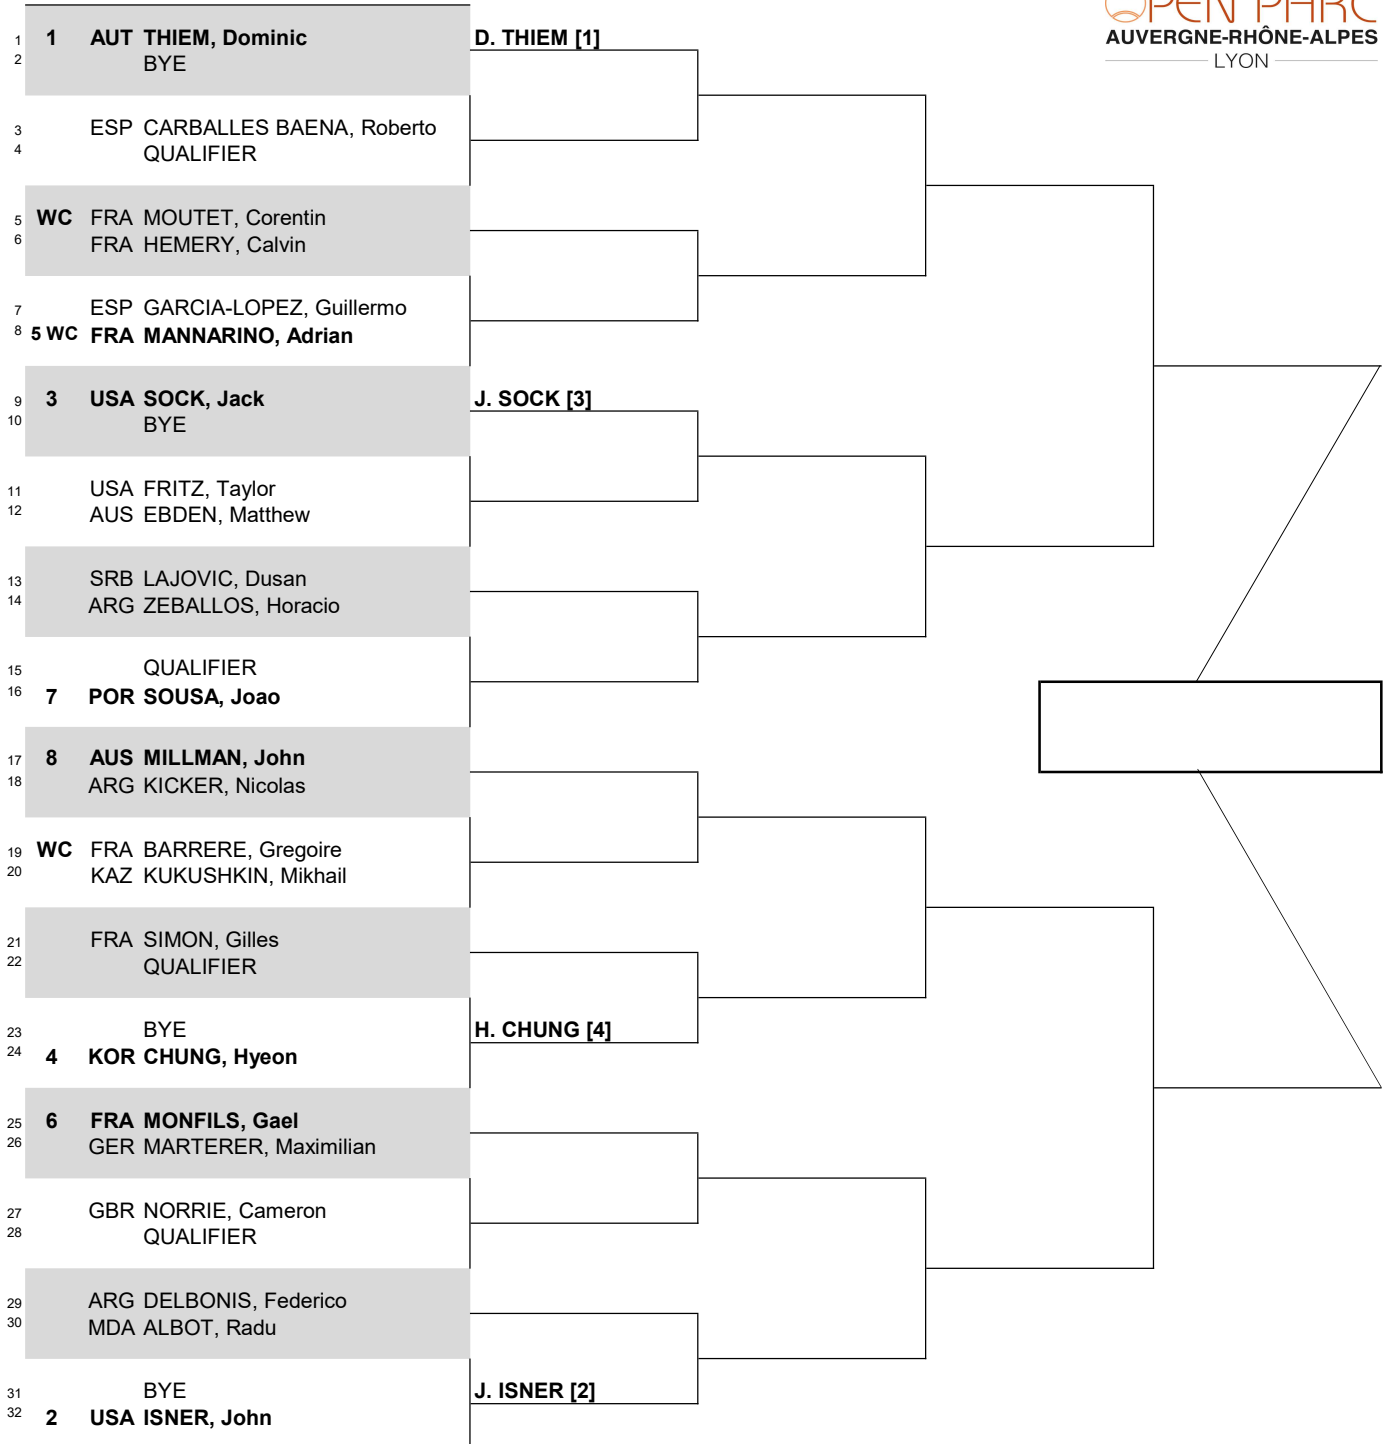

CITY, COUNTRY  
Lyon, France

TOURNAMENT DATES  
20-26 May, 2018

SURFACE  
Red Clay

TOTAL FINANCIAL COMMITMENT  
€ 561,345

STATUS NAT

**MAIN DRAW SINGLES**

ATP, Inc. © Copyright 2014

SEEDED PLAYERS	RANK	PRIZE MONEY	POINTS	ALTERNATES / LUCKY LOSERS	WITHDRAWALS	
1 THIEM, Dominic	8	WINNER	€ 89,435	250		
2 ISNER, John	9	FINALIST	€ 47,105	150		
3 SOCK, Jack	14	SEMI-FINALIST	€ 25,515	90		
4 CHUNG, Hyeon	20	QUARTER-FINALIST	€ 14,535	45		
5 MANNARINO, Adrian	27	SECOND ROUND	€ 8,565	20		
6 MONFILS, Gael	39	FIRST ROUND	€ 5,075	0		
7 SOUSA, Joao	47	FOLLOW LIVE SCORING AT				
8 MILLMAN, John	58	www.ATPWorldTour.com				
LAST DIRECT ACCEPTANCE		Calvin Hemery, 135		ATP SUPERVISOR(S)	Thomas Karlberg	