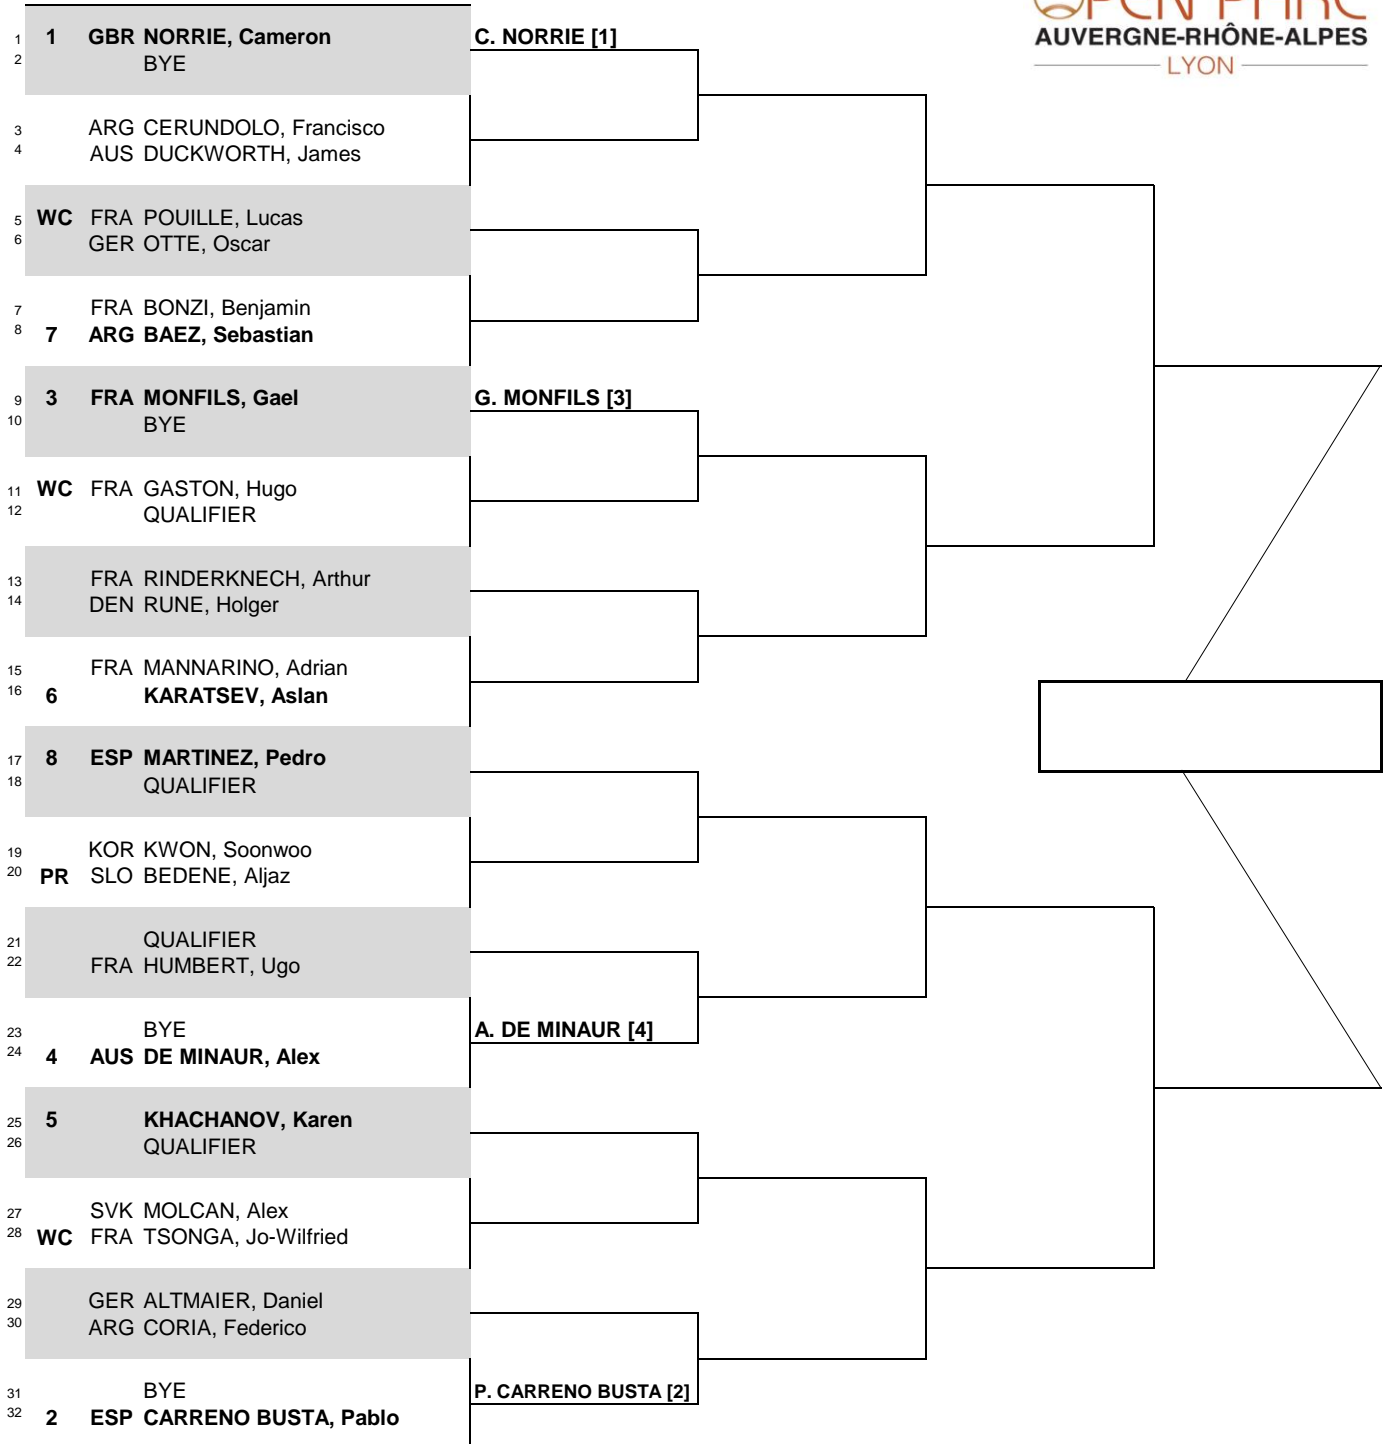

# OPEN PARC AUVERGNE-RHONE-ALPES LYON

CITY, COUNTRY  
Lyon, France

TOURNAMENT DATES  
15 - 21 May 2022

SURFACE  
Red Clay

TOTAL FINANCIAL COMMITMENT  
€ 597,900

STATUS NAT **MAIN DRAW SINGLES**

ATP, Inc. © Copyright 2014

| SEEDED PLAYERS         | RANK | PRIZE MONEY            | POINTS   | ALTERNATES / LUCKY LOSERS | WITHDRAWALS      |
|------------------------|------|------------------------|----------|---------------------------|------------------|
| 1 NORRIE, Cameron      | 11   | WINNER                 | € 81,310 | 250                       |                  |
| 2 CARRENO BUSTA, Pablo | 18   | FINALIST               | € 47,430 | 150                       |                  |
| 3 MONFILS, Gael        | 21   | SEMI-FINALIST          | € 27,885 | 90                        |                  |
| 4 DE MINAUR, Alex      | 22   | QUARTER-FINALIST       | € 16,160 | 45                        |                  |
| 5 KHACHANOV, Karen     | 24   | SECOND ROUND           | € 9,380  | 20                        |                  |
| 6 KARATSEV, Aslan      | 35   | FIRST ROUND            | € 5,730  | 0                         |                  |
| 7 BAEZ, Sebastian      | 37   | FOLLOW LIVE SCORING AT |          |                           |                  |
| 8 MARTINEZ, Pedro      | 40   | www.ATPTour.com        |          |                           |                  |
| LAST DIRECT ACCEPTANCE |      | Aljaz BEDENE - 75      |          | ATP SUPERVISOR(S)         | Stephane CRETOIS |